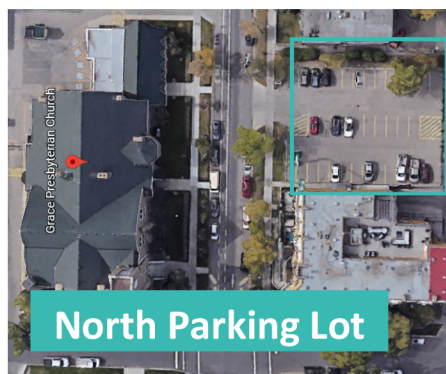

- Boardroom 46 people (\$60/hour; \$210/4 hours; \$420/day rate)
- Music Auditorium 222 (\$100/hour; \$350/4 hours; \$700/day rate)
- Commercial Kitchen (\$100/hour; \$350/4 hours; \$700/day rate)
- Dining Hall 360 (\$150/hour; \$525/4 hours; \$1050/day rate)
- Gym 330 (\$150/hour; \$525/4 hours; \$1050/day rate)
- Lounge 50 (\$60/hour; \$210/4 hours; \$420/day rate)
- Sanctuary 617 main floor; 371 balcony (\$225/hour; \$787.50/4 hours; \$1,575/day rate)
- Chapel 100 (\$125/hour; \$437.50/4 hours; \$875/day rate)
- South Parking Lot Event (\$300/hour; \$1050/4 hours; \$2100/day rate)
- North Parking Lot Event (\$175/hour; \$612.50/4 hours; \$1225/day rate)
- Parking Spaces (North Lot: 30 spaces; South Lot: 50 spaces)