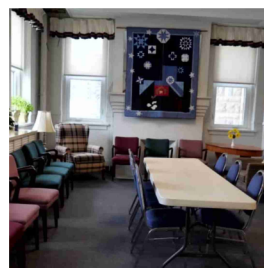

Grace Rental Space

Grace has multiple spaces available for rent with rates. The building is alcohol-free. Submit requests at www.GraceChurchCalgary.com/rentals/

- Boardroom 46 people ($60/hour; $210/4 hours; $420/day rate)
- Music Auditorium 222 ($100/hour; $350/4 hours; $700/day rate)
- Commercial Kitchen ($100/hour; $350/4 hours; $700/day rate)
- Dining Hall 360 ($150/hour; $525/4 hours; $1050/day rate)
- Gym 330 ($150/hour; $525/4 hours; $1050/day rate)
- Lounge 50 ($60/hour; $210/4 hours; $420/day rate)
- Sanctuary 617 main floor; 371 balcony ($225/hour; $787.50/4 hours; $1,575/day rate)
- Chapel 100 ($125/hour; $437.50/4 hours; $875/day rate)
- South Parking Lot Event ($300/hour; $1050/4 hours; $2100/day rate)
- North Parking Lot Event ($175/hour; $612.50/4 hours; $1225/day rate)
- Parking Spaces (North Lot: 30 spaces; South Lot: 50 spaces)