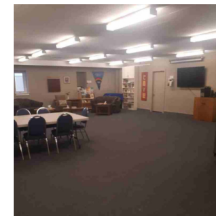

- Boardroom 46 people (\$60/hour; \$210/4 hours; \$420/day rate)
- Music Auditorium 222 (\$100/hour; \$350/4 hours; \$700/day rate)
- Commercial Kitchen (\$100/hour; \$350/4 hours; \$700/day rate)
- Dining Hall 360 (\$150/hour; \$525/4 hours; \$1050/day rate)
- Gym 330 (\$150/hour; \$525/4 hours; \$1050/day rate)
- Lounge 50 (\$60/hour; \$210/4 hours; \$420/day rate)
- Sanctuary 617 main floor; 371 balcony (\$225/hour; \$787.50/4 hours; \$1,575/day rate)
- Chapel 100 (\$125/hour; \$437.50/4 hours; \$875/day rate)
- South Parking Lot Event (\$300/hour; \$1050/4 hours; \$2100/day rate)
- North Parking Lot Event (\$175/hour; \$612.50/4 hours; \$1225/day rate)
- Parking Spaces (North Lot: 30 spaces; South Lot: 50 spaces)

The Dining Hall: 360 people

USES INCLUDE:

- **WORKSHOPS**
- **TRAININGS**
- **CLASSES**
- **MEETINGS**
- **EVENTS**
- **AGMS**
- **\$150 PER HOUR**
- **\$525 PER 4 HOURS**
- **\$1050 PER DAY**

The Gym: 330 people

The Lounge: 50

USES INCLUDE:

- MEETINGS
- GROUP MEALS
- SOCIAL GATHERINGS
- FAITH GROUP GATHERINGS
- \$60 PER HOUR
- \$210 PER 4 HOURS
- \$420 PER DAY

The Sanctuary: *617 main floor; 371 balcony*

FEATURES:

Facility Amenities

Please connect with our events team to discuss needs and costs for amenities:

- office@gracecalgary.org
- 403-244-5861
- gracechurchcalgary.com/rentals/

Amenities include:

- Coffee/Snack/Light Lunch
- Organist
- Sound System
- Video System
- Livestreaming
- Minister / Clergy
- Event Parking