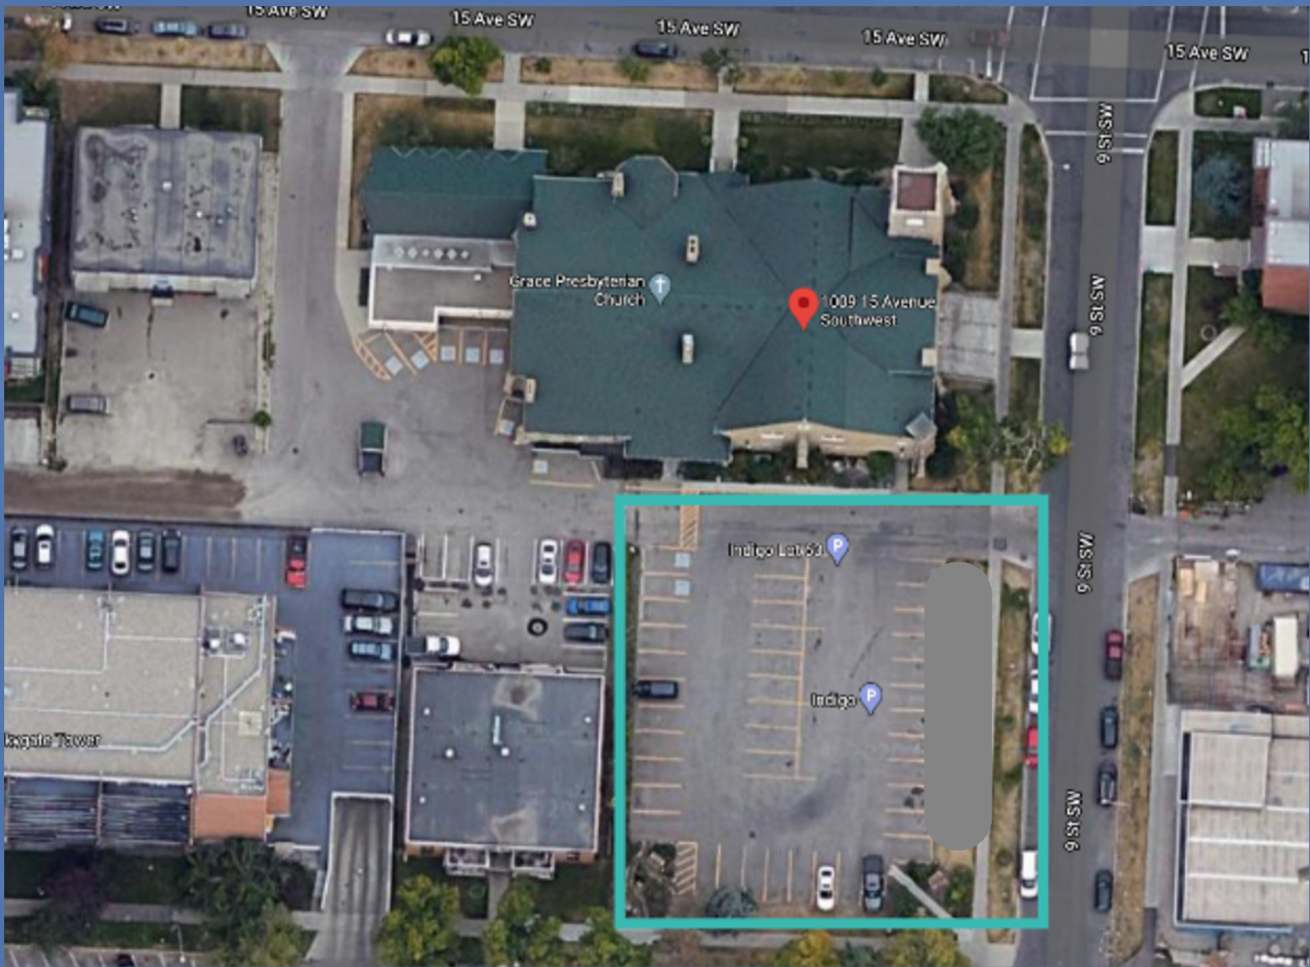

- WEDDINGS
- FUNERALS
- BAPTISMS
- OTHER
- \$125 PER HOUR
- \$437.50 PER 4 HOURS
- \$875 PER DAY

The South Parking Lot Event: 50 parking spaces

USES INCLUDE:

- OUTDOOR EVENTS
- FESTIVALS
- FILMING
- GARDEN CENTRES
- STAMPEDE BREAKFASTS
- \$300 PER HOUR
- \$1050 PER 4 HOURS
- \$2100 PER DAY