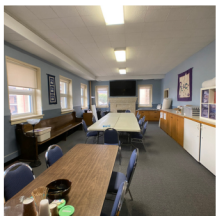

Grace Rental Space

Grace has multiple spaces available for rent with rates. The building is alcohol-free. Submit requests at www.GraceChurchCalgary.com/rentals/

- Boardroom 46 people ($60/hour; $210/4 hours; $420/day rate)
- Music Auditorium 222 ($100/hour; $350/4 hours; $700/day rate)
- Commercial Kitchen ($100/hour; $350/4 hours; $700/day rate)
- Dining Hall 360 ($150/hour; $525/4 hours; $1050/day rate)
- Gym 330 ($150/hour; $525/4 hours; $1050/day rate)
- Lounge 50 ($60/hour; $210/4 hours; $420/day rate)
- Sanctuary 617 main floor; 371 balcony ($225/hour; $787.50/4 hours; $1,575/day rate)
- Chapel 100 ($125/hour; $437.50/4 hours; $875/day rate)
- South Parking Lot Event ($300/hour; $1050/4 hours; $2100/day rate)
- North Parking Lot Event ($175/hour; $612.50/4 hours; $1225/day rate)
- Parking Spaces (North Lot: 30 spaces; South Lot: 50 spaces)