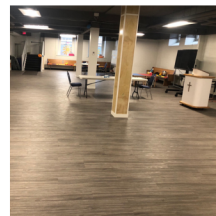

Grace Rental Space

Grace has multiple spaces available for rent with rates. The building is alcohol-free. Submit requests at www.GraceChurchCalgary.com/rentals/

- Boardroom 46 people ($60/hour; $210/4 hours; $420/day rate)
- Music Auditorium 222 ($100/hour; $350/4 hours; $700/day rate)
- Commercial Kitchen ($100/hour; $350/4 hours; $700/day rate)
- Dining Hall 360 ($150/hour; $525/4 hours; $1050/day rate)
- Gym 330 ($150/hour; $525/4 hours; $1050/day rate)
- Lounge 50 ($60/hour; $210/4 hours; $420/day rate)
- Sanctuary 617 main floor; 371 balcony ($225/hour; $787.50/4 hours; $1,575/day rate)
- Chapel 100 ($125/hour; $437.50/4 hours; $875/day rate)
- South Parking Lot Event ($300/hour; $1050/4 hours; $2100/day rate)
- North Parking Lot Event ($175/hour; $612.50/4 hours; $1225/day rate)
- Parking Spaces (North Lot: 30 spaces; South Lot: 50 spaces)