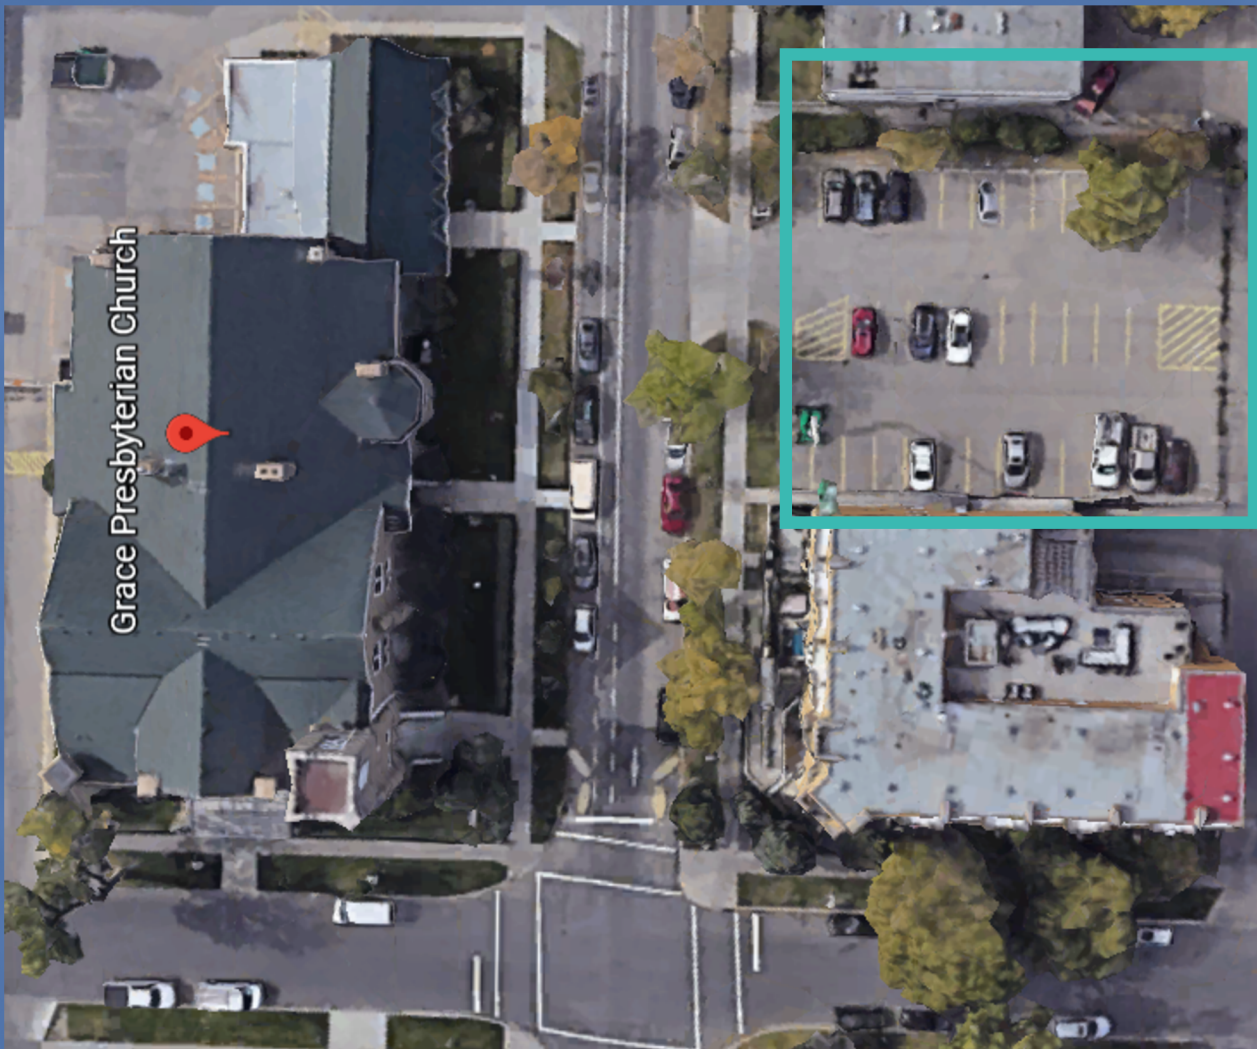

The North Parking Lot Event

30 parking spaces

USES INCLUDE:

- **OUTDOOR EVENTS**
- **STAMPEDE BREAKFASTS**
- **FILMING STAGING**
- **CONSTRUCTION STAGING**
- **$175 PER HOUR**
- **$612.50 PER 4 HOURS**
- **$1225 PER DAY**