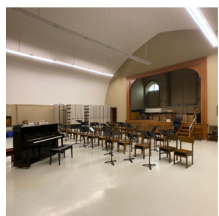

Grace Rental Space

Grace has multiple spaces available for rent with rates. The building is alcohol-free. Submit requests at www.GraceChurchCalgary.com/rentals/

- Boardroom 46 people ($60/hour; $210/4 hours; $420/day rate)
- Music Auditorium 222 ($100/hour; $350/4 hours; $700/day rate)
- Commercial Kitchen ($100/hour; $350/4 hours; $700/day rate)
- Dining Hall 360 ($150/hour; $525/4 hours; $1050/day rate)
- Gym 330 ($150/hour; $525/4 hours; $1050/day rate)
- Lounge 50 ($60/hour; $210/4 hours; $420/day rate)
- Sanctuary 617 main floor; 371 balcony ($225/hour; $787.50/4 hours; $1,575/day rate)
- Chapel 100 ($125/hour; $437.50/4 hours; $875/day rate)
- South Parking Lot Event ($300/hour; $1050/4 hours; $2100/day rate)
- North Parking Lot Event ($175/hour; $612.50/4 hours; $1225/day rate)
- Parking Spaces (North Lot: 30 spaces; South Lot: 50 spaces)